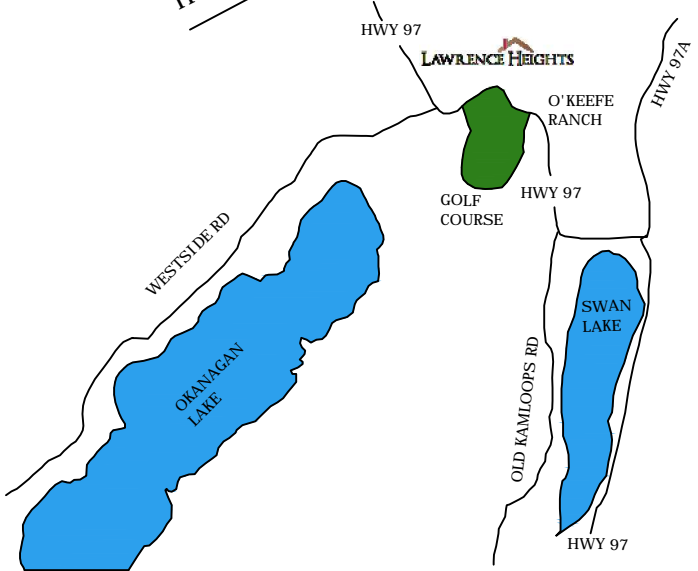

HWY 97 TO VERNON →

Sales Office - Unit 61

Available
Sold
Future

LAWRENCE HEIGHTS
ADULT COMMUNITY

web: www.lawrence-heights.com
 e-mail: lh.sales@shaw.ca
 ph: 250-542-5400
 cell: 250-306-7129